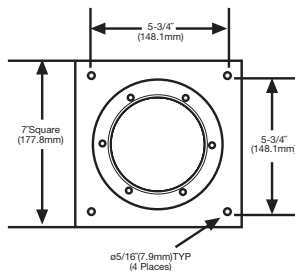

## 4" (102mm) Feed-thru Entry Panels

Aluminum Feed-thru Entry Panels enable multiple coax runs to enter buildings and shelters. These rugged panels support the coax at the entry point and prevent moisture from entering the building. Each panel features 4" (102mm) openings to accept boot assemblies. Each boot assembly must be fitted with a cushion to hold the coax in place. Feed-thru Entry Panels are offered with a broad selection of hole patterns and plate sizes to match your exact application. These entries can be used in both interior and exterior wall applications to create a neat and clean installation. Each Feed-thru Entry Panel includes a set of wall attachment hardware, including #14 x 1-1/2" (6mm x 38mm) stainless steel screws, finishing washers, and plastic anchors and is powder coated to ensure long term integrity and provide appealing aesthetics. Sealing caps for all openings are also included. Boots and cushions, or boot assembly kits must be purchased separately to accommodate specific coax requirements.

NOTE: 5" (127mm) Feed-thru Entry Panels available with 1, 2, 3, 4, 5, 6, 8, and 9 hole configurations