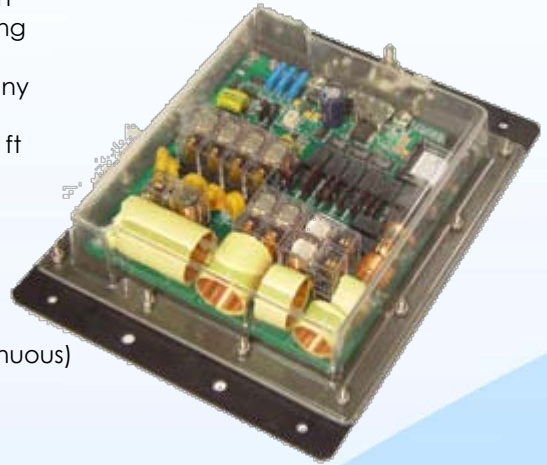

0620914 AT-01 2~60 MHz Auto Tuner

Rugged Construction

Built to Last

The AT-01 Auto Tuner is designed with high density surface mount components on a 4 layer PCB, providing high efficiency, reliability and performance. The PCB is mounted on a sturdy chassis plate which provides an excellent electrical and RF ground system. The unit is fully waterproof (under 2 ft of water for 24 hours). The case is weather resistant, high grade ABS plastic that is sealed at the factory.

Multiple Applications

Use for base, mobile, portable, marine or aviation.

The AT-01 is our most popular Auto Tuner. It's rugged construction and small size allow maximum flexibility. It has a 100W power rating and additional frequency coverage to 60MHz, matching it perfectly with the most popular HF transceivers. It will work with any balanced or unbalanced antenna including whips, backstays, dipoles, loops and long wires, and requires a minimum of only 28 ft of antenna for full coverage operation.