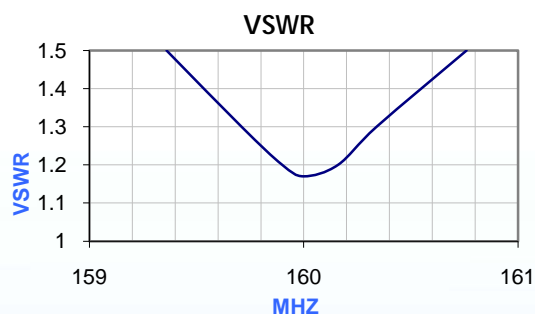

Model No 02546

3 dbD Simplex Base Station Antenna

The 02546 antenna, is a 3dB Gain, Simplex Base Station antenna covering the 146-174 MHz Radio Band. The 02546 antenna offers 1% bandwidth for applications where close spaced channels are used. It offers a stable radiation pattern with negligible horizontal pattern tilt. Its robust construction ensures excellent longevity and performance.

Mountings

- 02811 Galvanised Steel V Blocks clamp
- 02811S Stainless Steel V Blocks clamp
- 02813 Parallel Bracket Heavy Duty clamp.

Specifications

- Gain:** 3dbD (Gain over a half wave dipole antenna)
- VSWR:** <1.5:1 @ 1% bandwidth.
- Impedance:** 50 Ohms
- Polarisation:** Vertical - 34 deg beamwidth.
- Radiation:** Omni directional
- Power Rating:** 50 Watts
- Termination:** N type female connector
- Mounting Tube:** 365 (L) mm x 31.75 (D) mm Stainless Steel
- Antenna Length:** 3.2metres @ 146 MHz.

Packaging

Cardboard Tube, 3220 (L) mm x 67 (D) mm, one antenna per cardboard tube

Warranty

3 years

* Please refer to Benelec Standard Warranty Terms and Conditions

Please Note: This antenna is a non stock item and is made to order, lead time: 4 weeks